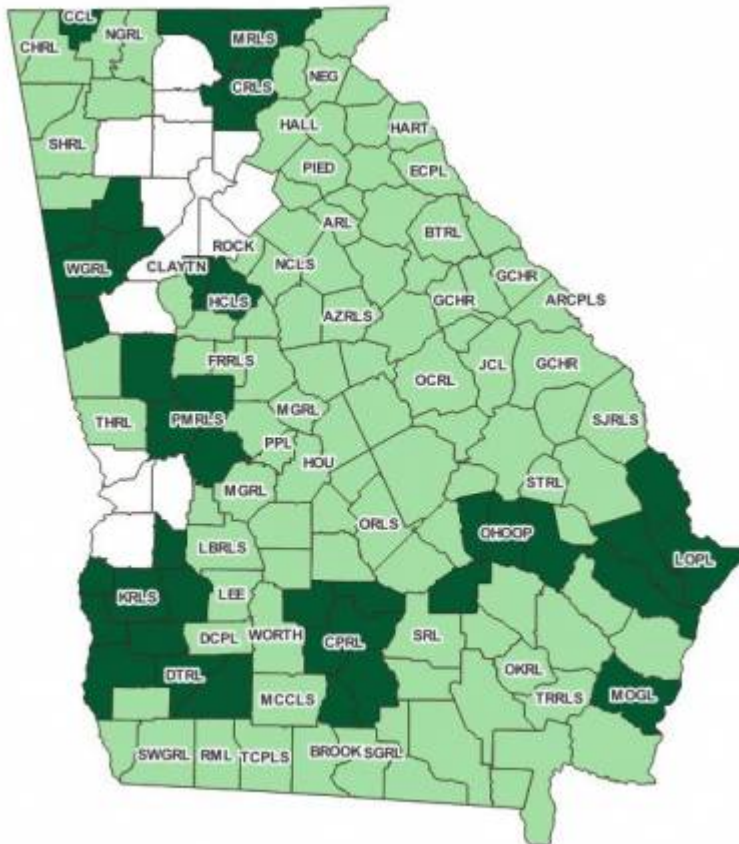

Participating PINES Libraries

Library System
Catoosa County Library System
Chestatee Regional Library System
Clayton County Library System
Coastal Plain Regional Library System
DeSoto Trail Regional Library
Henry County Library System
Kinchafoonee Regional Library
Live Oak Libraries
Marshes of Glynn Libraries
Mountain Regional Library System
Ohoopsee Regional Library System
Pine Mountain Regional Library System
West Georgia Regional

Currently 25% of all PINES libraries use the Acquisitions module.

Map of Participating Libraries

From:

<https://pines.georgialibraries.org/dokuwiki/> - **PINES Documentation**

Permanent link:

<https://pines.georgialibraries.org/dokuwiki/doku.php?id=acq:participating>