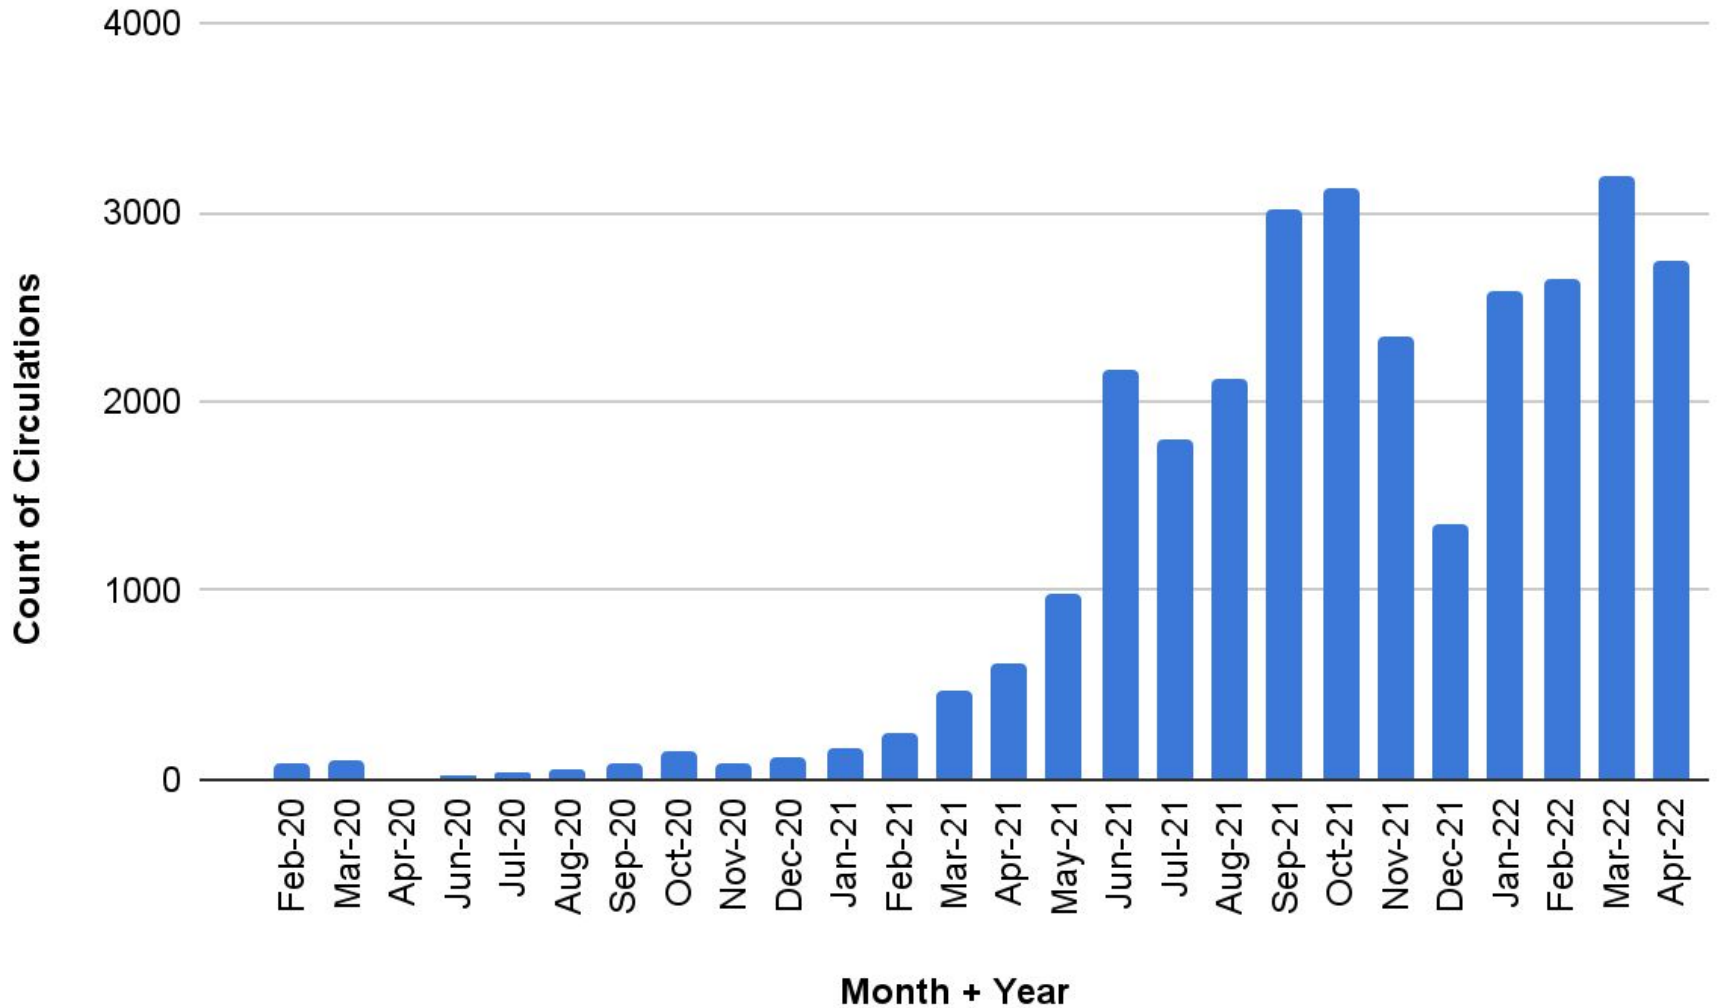

PLAY Card Stats

- **Library Systems:** 13
- **School Systems:** 23
- **Accounts:** 209,181
- **Circulations:** 30,356
- **Spring '22 Rollouts:** 3-5
- **MOUs In Progress:** 9
- **Total In Queue:** 35

Circulations by Month

Active School Systems

- Savannah-Chatham County
- Effingham County
- Morgan County
- Oconee County
- Walton County
- Barrow County
- Rockdale County
- Greene County
- Jasper County
- Social Circle City
- Dalton Public Schools
- Hancock County
- Thomas County
- Bibb County
- Carrollton City
- Thomasville City
- Coffee County
- Atkinson County
- Elbert County
- Appling County
- Commerce City
- Chickamauga City
- Walker County