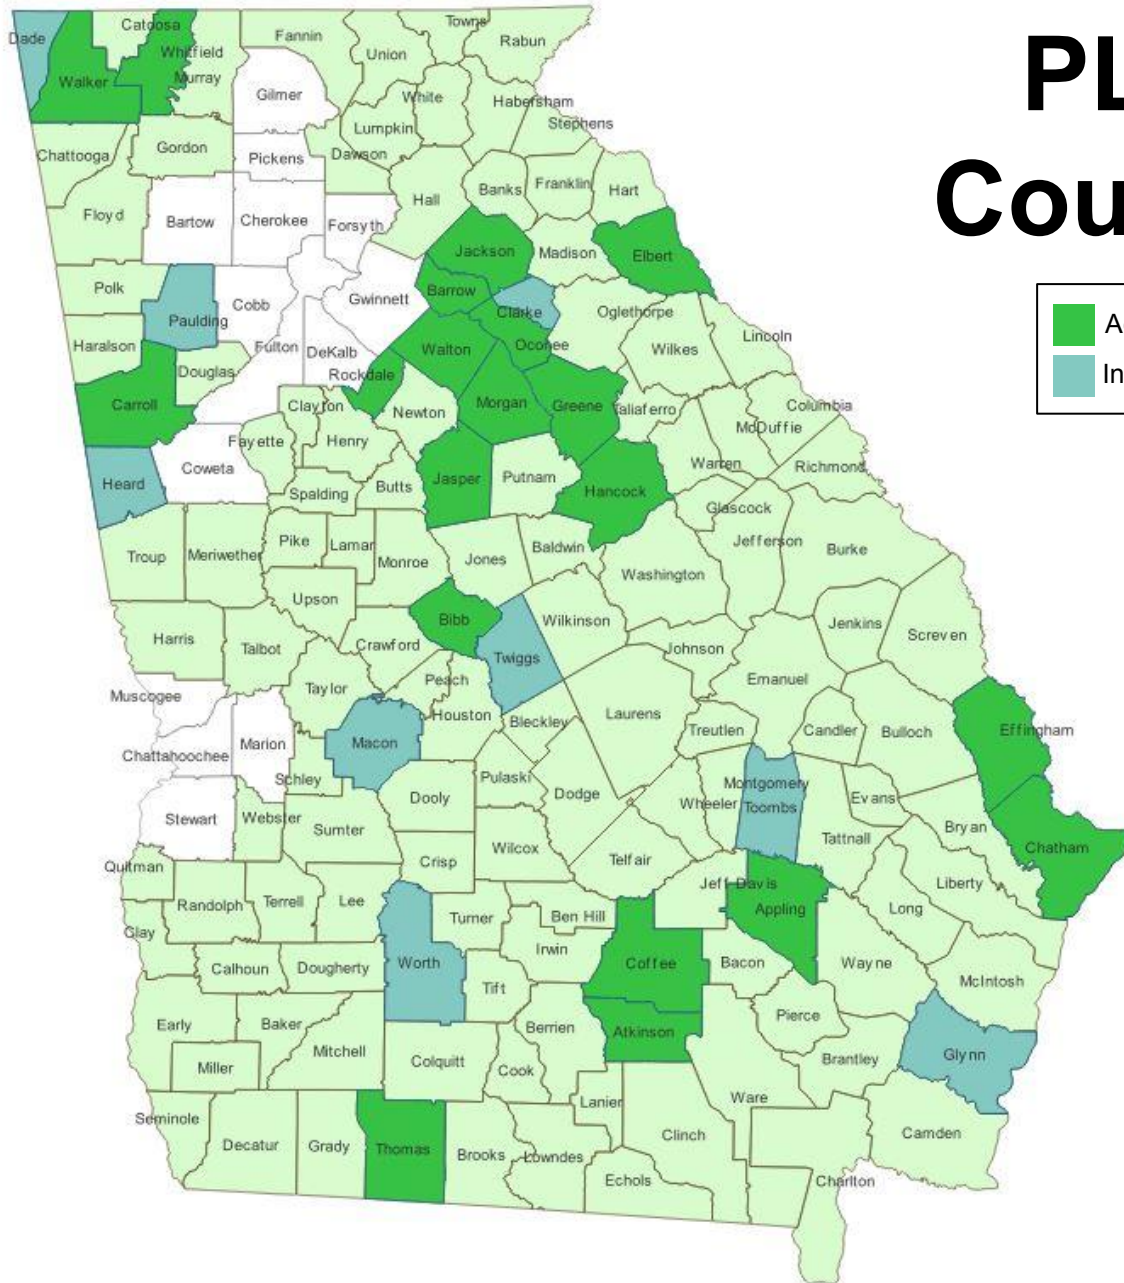

PLAY Card Stats

- **Library Systems:** 13
- **School Systems:** 23
- **Accounts:** 209,181
- **Circulations:** 30,356
- **Spring '22 Rollouts:** 3-5
- **MOUs In Progress:** 9
- **Total In Queue:** 35

Circulations by Month

Active School Systems

- Savannah-Chatham County
- Effingham County
- Morgan County
- Oconee County
- Walton County
- Barrow County
- Rockdale County
- Greene County
- Jasper County
- Social Circle City
- Dalton Public Schools
- Hancock County
- Thomas County
- Bibb County
- Carrollton City
- Thomasville City
- Coffee County
- Atkinson County
- Elbert County
- Appling County
- Commerce City
- Chickamauga City
- Walker County

School Systems In Progress

- Clarke County
- Vidalia City
- Paulding County
- Dade County
- Twiggs County
- Macon County
- Glynn County
- Heard County
- Worth County

PLAY Counties

Projects

- PLAY Card Account Audit
- PINES-L Cleanup
- Advanced Reports Guide and Class
- Staff Account Cleanup
- **Permissions Review**