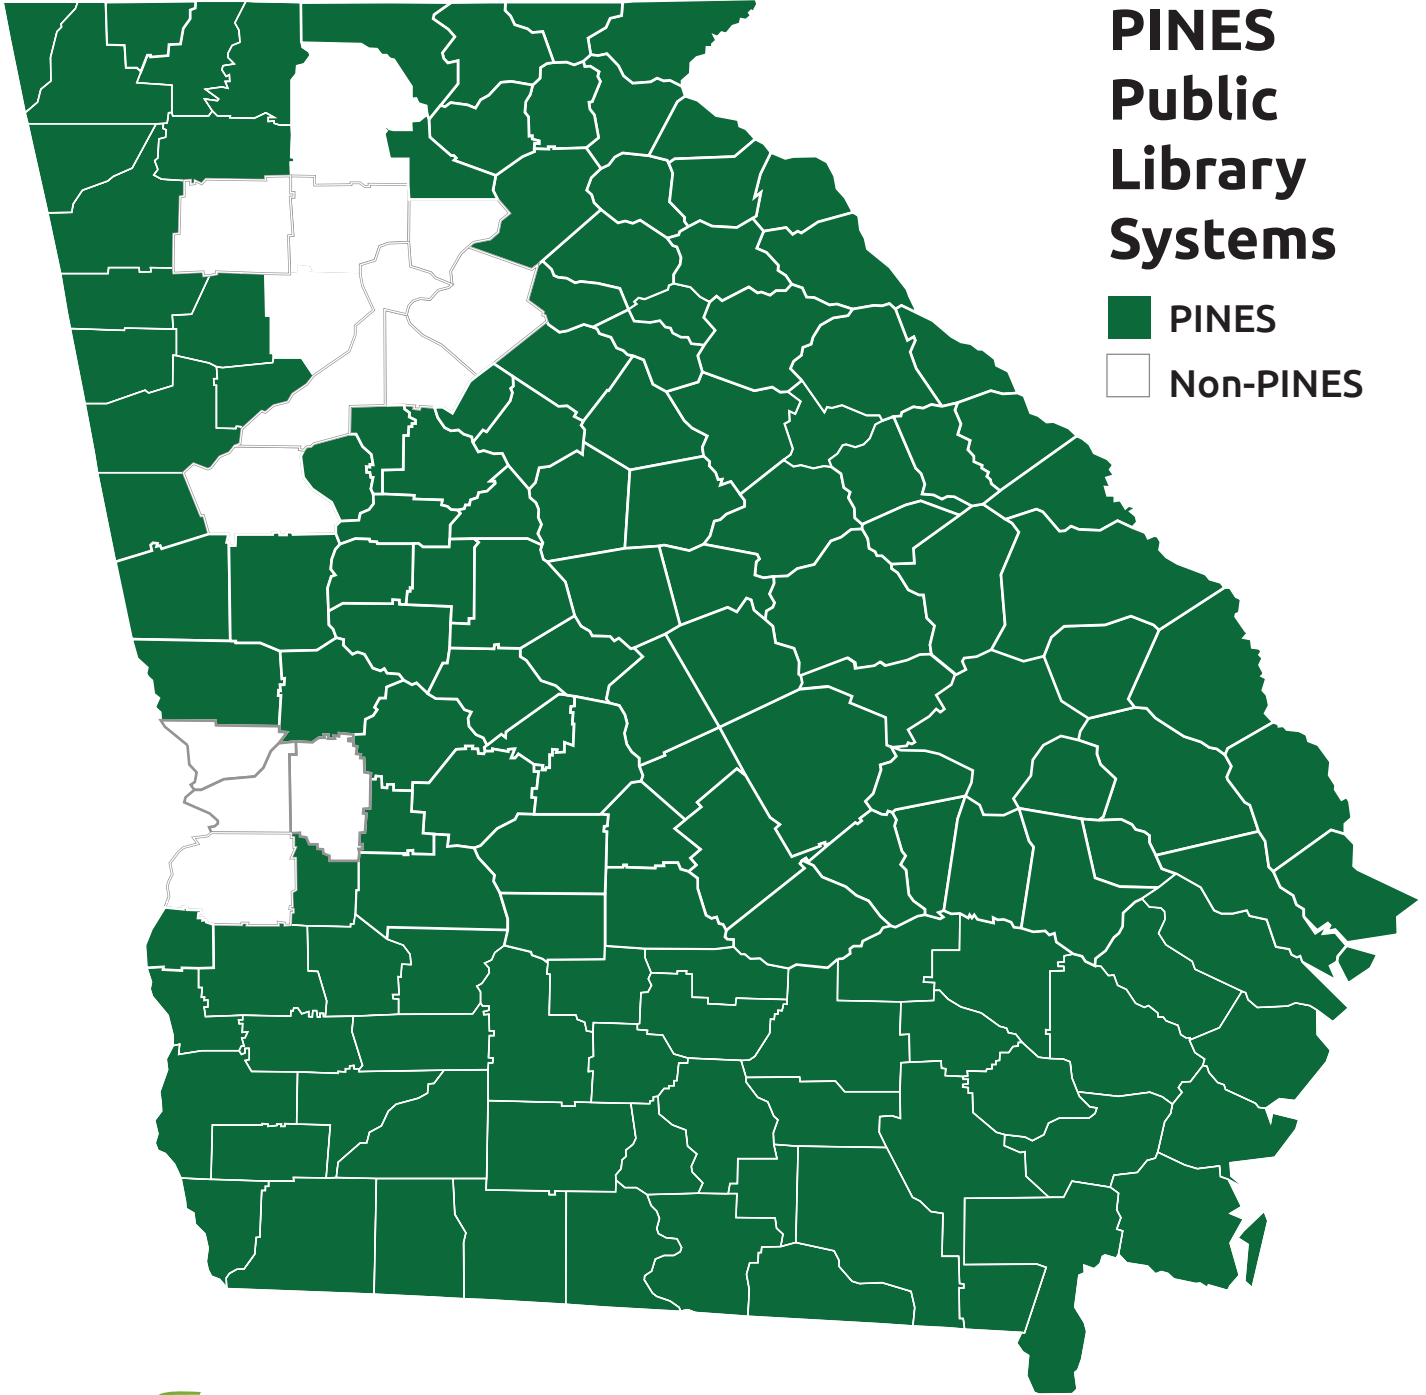

PINES

PINES Public Library Systems

- PINES
- Non-PINES