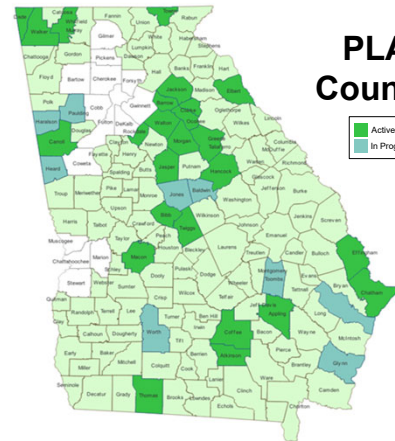

PLAY Card Stats

- Library Systems: 14
- School Systems: 29
- Accounts: 253,925
- MOUs In Progress: 9
- Total In Queue: 37
- Fall '22 Rollouts: 4 (so far)
- Circulations: 53,067
- Logins: 37,665

1

Circulations by Month (2022)

2

Active School Systems

- Savannah-Chatham County
- Effingham County
- Morgan County
- Oconee County
- Walton County
- Barrow County
- Rockdale County
- Greene County
- Jasper County
- Elbert County
- Social Circle City
- Dalton Public Schools
- Hancock County
- Thomas County
- Bibb County
- Carrollton City
- Thomasville City
- Coffee County
- Atkinson County
- Appling County
- Commerce City
- Chickamauga City
- Walker County
- Clarke County
- Dade County
- Macon County
- Twiggs County
- Towns County
- Haralson County

3

PLAY Counties

4

PLAY Card Updates

- Account audits
- Students with two accounts in different districts
- Blocks on accounts that meet checkout limit
 - eRead Kids (resolved globally)
 - Reservation software (resolve individually)
- GADD content access levels