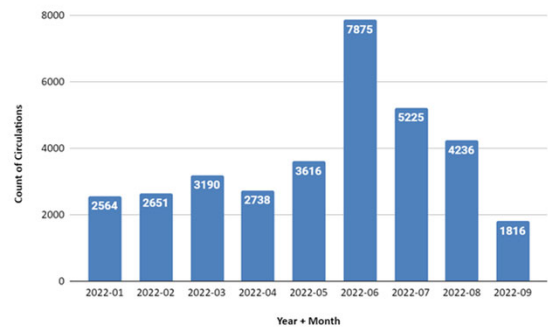

PLAY Card Stats

- Library Systems: 14
- School Systems: 29
- Accounts: 253,925
- MOUs In Progress: 9
- Total In Queue: 37
- Fall '22 Rollouts: 4 (so far)
- Circulations: 53,067
- Logins: 37,665

1

Circulations by Month (2022)

2

Active School Systems

- Savannah-Chatham County
- Effingham County
- Morgan County
- Oconee County
- Walton County
- Barrow County
- Rockdale County
- Greene County
- Jasper County
- Elbert County
- Social Circle City
- Dalton Public Schools
- Hancock County
- Thomas County
- Bibb County
- Carrollton City
- Thomasville City
- Coffee County
- Atkinson County
- Appling County
- Commerce City
- Chickamauga City
- Walker County
- Clarke County
- Dade County
- Macon County
- Twiggs County
- Towns County
- Haralson County